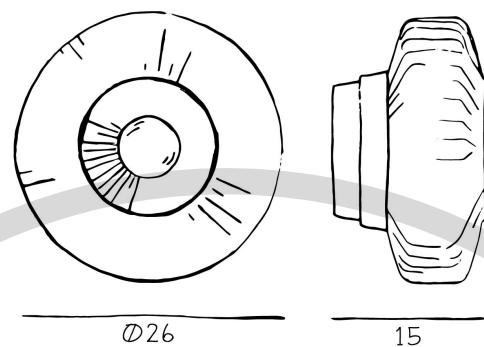

Lamp height	15	cm
Lamp diameter	Ø26	cm
Wire length	200	cm
Item weight	1,1	kg

Material

Smoke, Clear or Rose glass

Wavy glass

Black fabric cord

Smoke w. silver edge and black base

EAN: 5713874230217

Style No.: 23021

Rose w. gold edge and gold base

EAN: 5713874230231

Style No.: 23023

Clear w. silver edge and black base

EAN: 5713874230224

Style No.: 23022

Package information

Package type: Cardboard box
 Package Measurement:
 L - 32 x W - 32 x H - 26 cm
 Package weight - Total: 1,6 kg
 Number of parcels: 1 pcs.
 Colli quantity: 4 pcs.

Lumen: 245

Dimmable: Yes

Lightbulb incl.:

No

Technical drawing

With out Eyeball

With Eyeball

Installation instructions