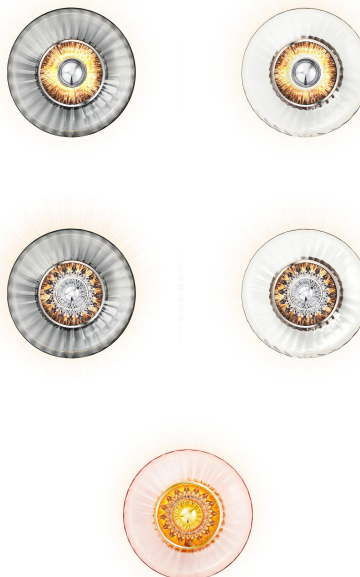

NEW WAVE OPTIC - WALL

Product

Colours

Description

The New Wave Wall lamp is an iconic jewel for your home. Our Optic wall lamp cast a beautiful wavy light to the wall, like no other decor light.

Dimensions

Lamp height	15	cm
Lamp diameter	Ø26	cm
Wire length	200	cm
Item weight	1,1	kg

Material

Smoke, Clear or Rose glass

Wavy glass

Black fabric cord

Smoke w. silver edge and black base

EAN: 5713874230217

Style No.: 23021

Rose w. gold edge and gold base

EAN: 5713874230231

Style No.: 23023

Clear w. silver edge and black base

EAN: 5713874230224

Style No.: 23022

Package information

Package type: Cardboard box
 Package Measurement:
 L - 32 x W - 32 x H - 26 cm
 Package weight - Total: 1,6 kg
 Number of parcels: 1 pcs.
 Colli quantity: 4 pcs.