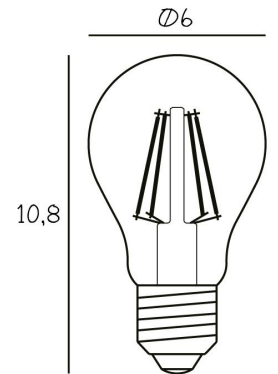

Lamp height	15	cm
Lamp diameter	Ø26	cm
Wire length	200	cm
Item weight	1,1	kg

Material

Smoke, Clear or Rose glass

Wavy glass

Black fabric cord

Smoke w. silver edge and black base

EAN: 5713874230217

Style No.: 23021

Rose w. gold edge and gold base

EAN: 5713874230231

Style No.: 23023

Clear w. silver edge and black base

EAN: 5713874230224

Style No.: 23022

Package information

Package type: Cardboard box
 Package Measurement:
 L - 32 x W - 32 x H - 26 cm
 Package weight - Total: 1,6 kg
 Number of parcels: 1 pcs.
 Colli quantity: 4 pcs.

Light source

Recommended bulb type: Arbitrary Bulb Ø60

Socket: E27

Voltage: 220 - 240 V (CE)

110 V (US)

Max. light output:

3,5 W LED

Colour Temp.: 2200 Kelvin

Lumen: 245

Dimmable: Yes

Lightbulb incl.:

No

Technical drawing

With out Eyeball

With Eyeball

Installation instructions