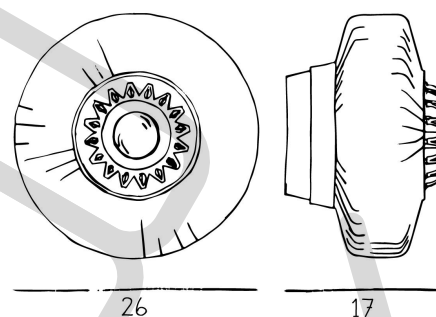

Lamp height	15	cm
Lamp diameter	Ø26	cm
Wire length	200	cm
Item weight	1,1	kg

Material

Smoke, Clear or Rose glass

Wavy glass

Black fabric cord

Smoke w. silver edge and black base

EAN: 5713874230217

Style No.: 23021

Rose w. gold edge and gold base

EAN: 5713874230231

Style No.: 23023

Clear w. silver edge and black base

EAN: 5713874230224

Style No.: 23022

Package information

Package type: Cardboard box
 Package Measurement:
 L - 32 x W - 32 x H - 26 cm
 Package weight - Total: 1,6 kg
 Number of parcels: 1 pcs.
 Colli quantity: 4 pcs.

Lumen: 245

Dimmable: Yes

Lightbulb incl.:

No

Technical drawing

With out Eyeball

With Eyeball

Installation instructions